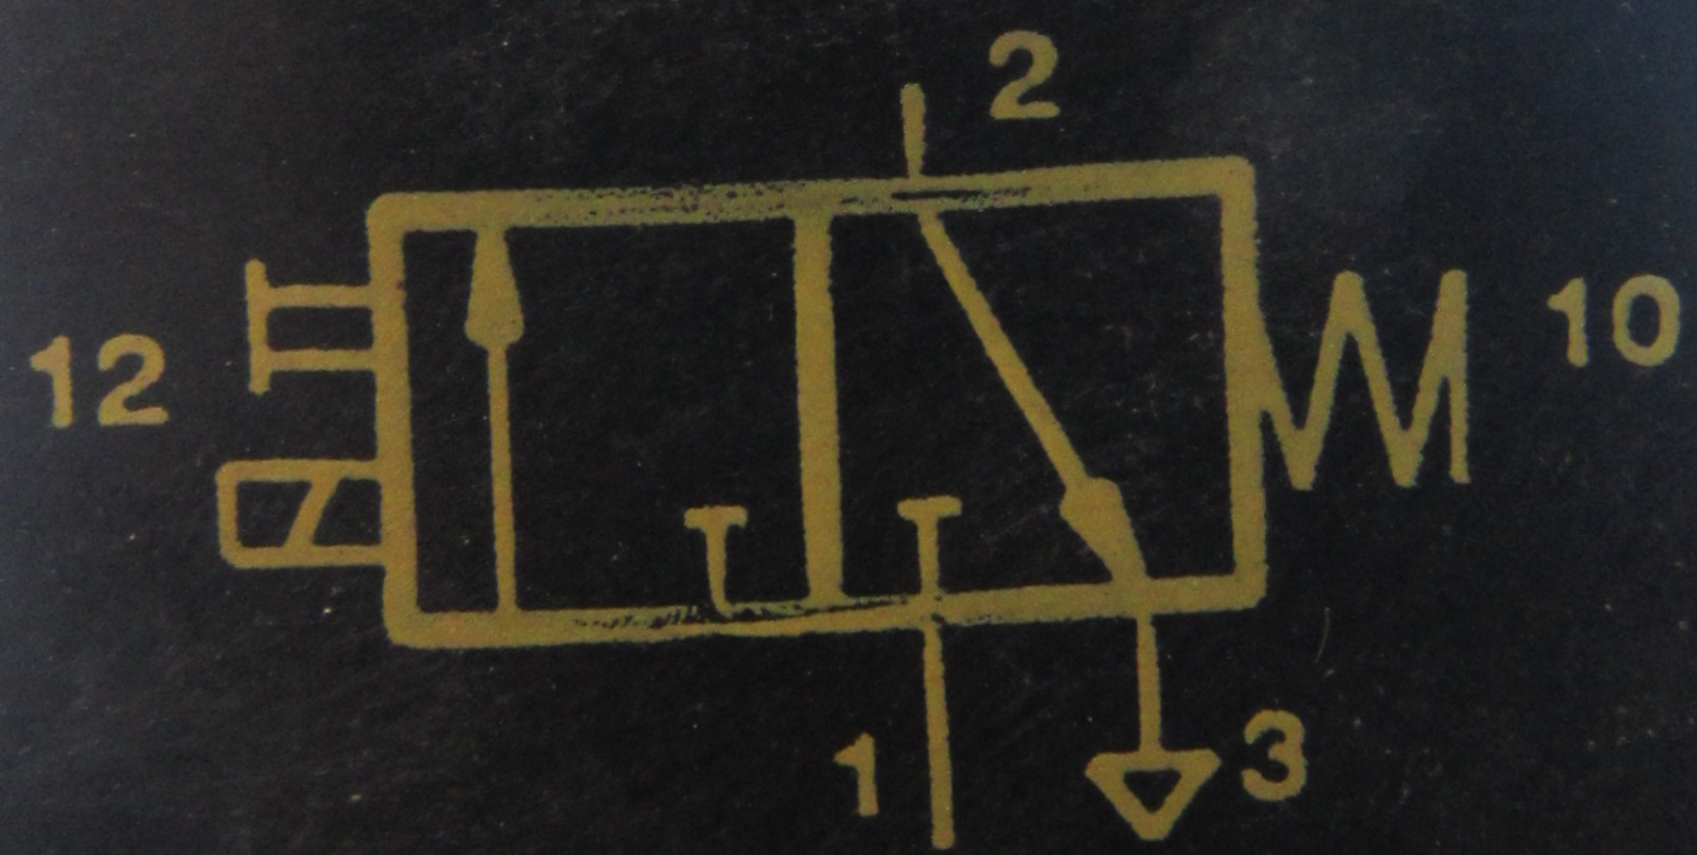

WAIRCOM

Made in Italy

C/UECSVB MAX.10 bar