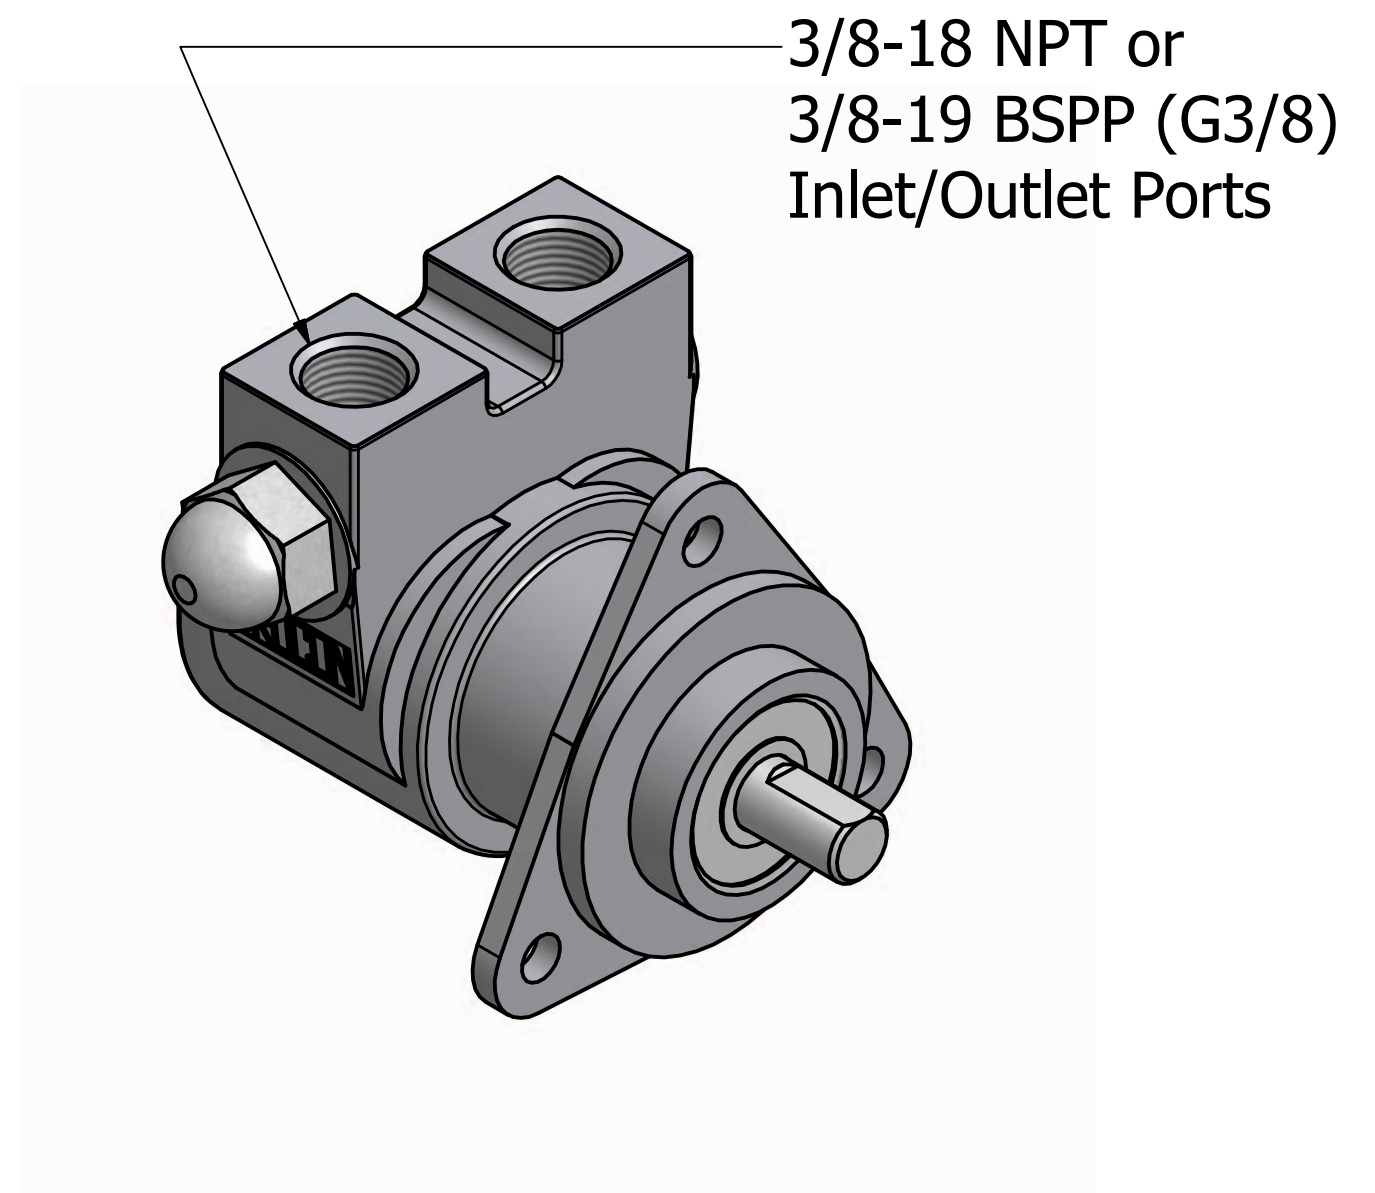

Series 3 - Rotary Vane Pump Clamp-On Style

3/8-18 NPT or
3/8-19 BSPP (G3/8)
Inlet/Outlet Ports

"A" Mounting

**"B" Mounting with
1143 Bronze Coupling**

869 Seven Oaks Blvd.
Suite 120
Smyrna, TN 37167
615-355-8000
mail@proconpump.com

PROCON[®]
Products

Series 3 - Rotary Vane Pump Clamp-On Style

"E" Mounting

869 Seven Oaks Blvd.
Suite 120
Smyrna, TN 37167
615-355-8000
mail@proconpump.com

PROCON[®]
Products