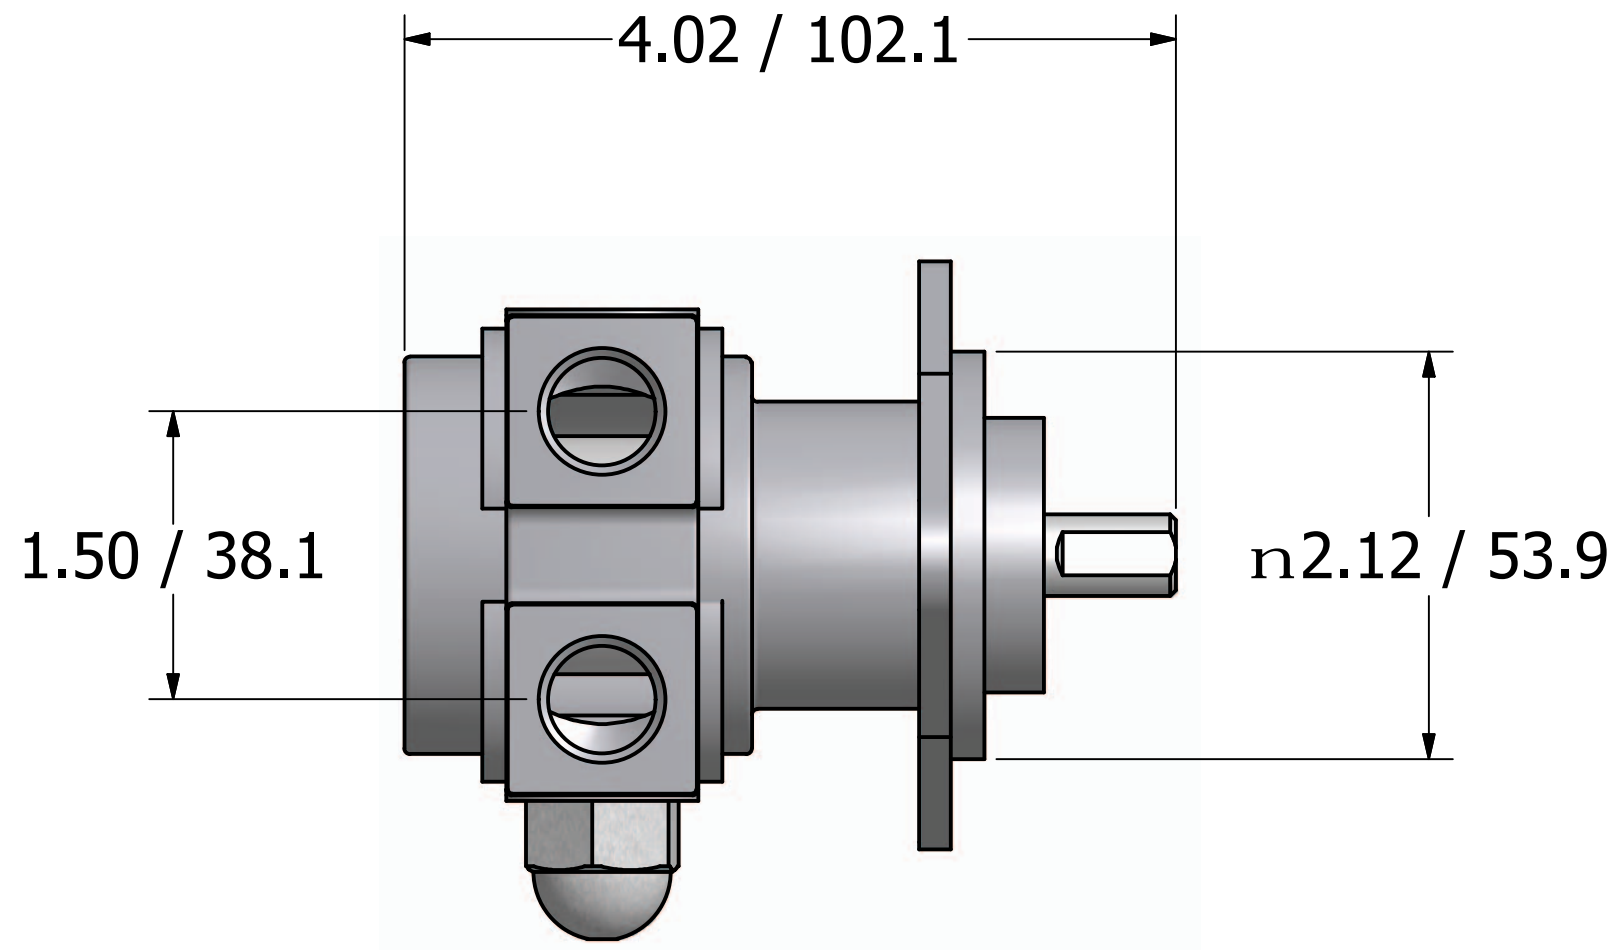

Series 3 - Rotary Vane Pump Clamp-On Style

3/8-18 NPT or
3/8-19 BSPP (G3/8)
Inlet/Outlet Ports

"A" Mounting

**"B" Mounting with
1143 Bronze Coupling**

869 Seven Oaks Blvd.
Suite 120
Smyrna, TN 37167
615-355-8000
mail@proconpump.com

PROCON[®]
Products

Series 3 - Rotary Vane Pump Clamp-On Style

"E" Mounting

869 Seven Oaks Blvd.
Suite 120
Smyrna, TN 37167
615-355-8000
mail@proconpump.com

PROCON[®]
Products