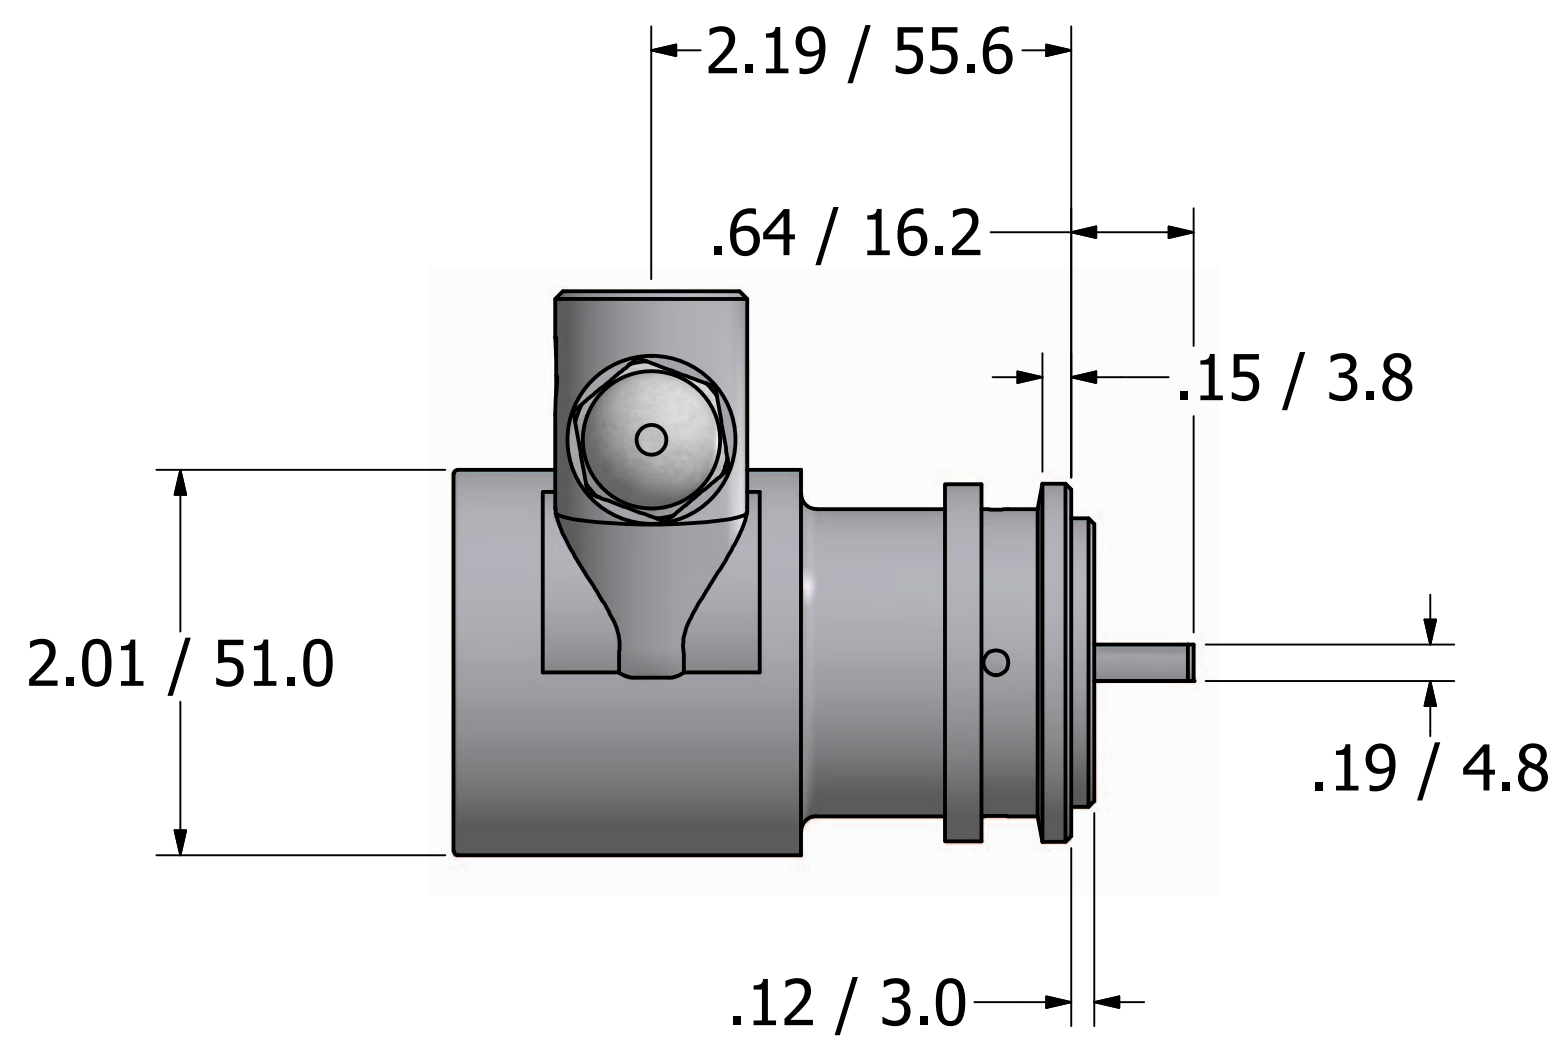

Series 3 - Rotary Vane Pump Clamp-On Style

3/8-18 NPT or
3/8-19 BSPP (G3/8)
Inlet/Outlet Ports

"A" Mounting

**"B" Mounting with
1143 Bronze Coupling**

869 Seven Oaks Blvd.
Suite 120
Smyrna, TN 37167
615-355-8000
mail@proconpump.com

PROCON[®]
Products

Series 3 - Rotary Vane Pump Clamp-On Style

"E" Mounting

869 Seven Oaks Blvd.
Suite 120
Smyrna, TN 37167
615-355-8000
mail@proconpump.com

PROCON[®]
Products