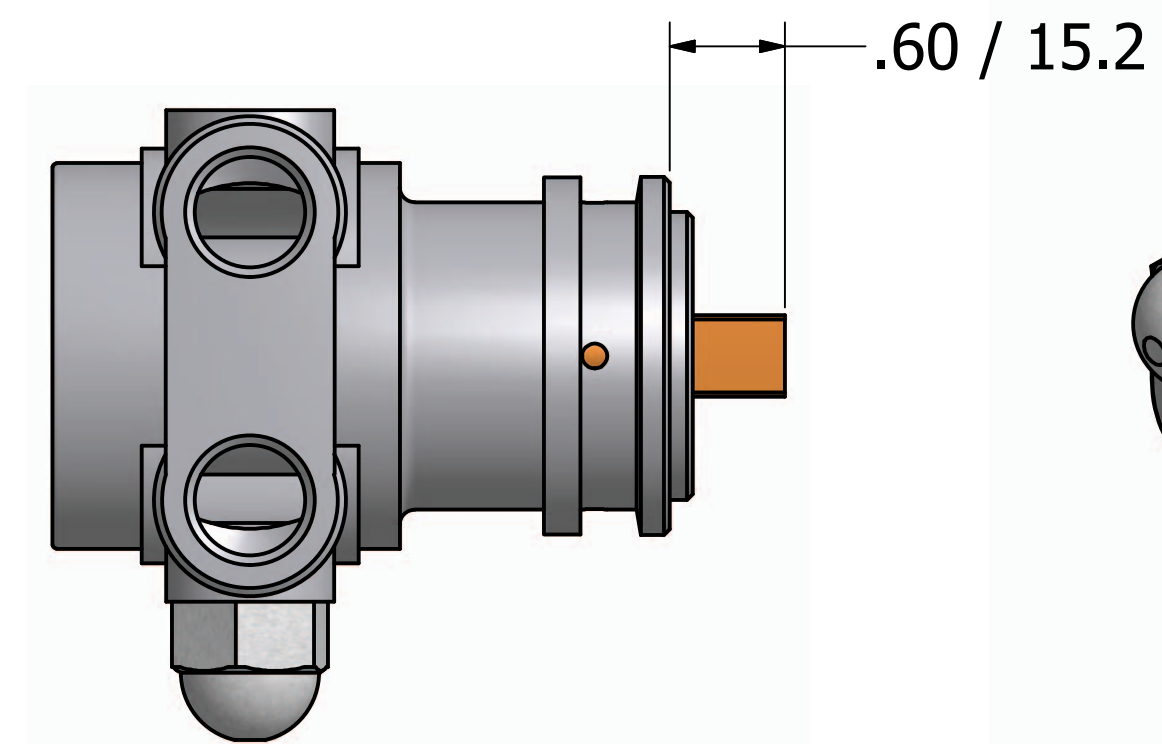

Series 3 - Rotary Vane Pump Clamp-On Style

3/8-18 NPT or
3/8-19 BSPP (G3/8)
Inlet/Outlet Ports

"A" Mounting

**"B" Mounting with
1143 Bronze Coupling**

869 Seven Oaks Blvd.
Suite 120
Smyrna, TN 37167
615-355-8000
mail@proconpump.com

PROCON[®]
Products

Series 3 - Rotary Vane Pump Clamp-On Style

"E" Mounting

869 Seven Oaks Blvd.
Suite 120
Smyrna, TN 37167
615-355-8000
mail@proconpump.com

PROCON[®]
Products