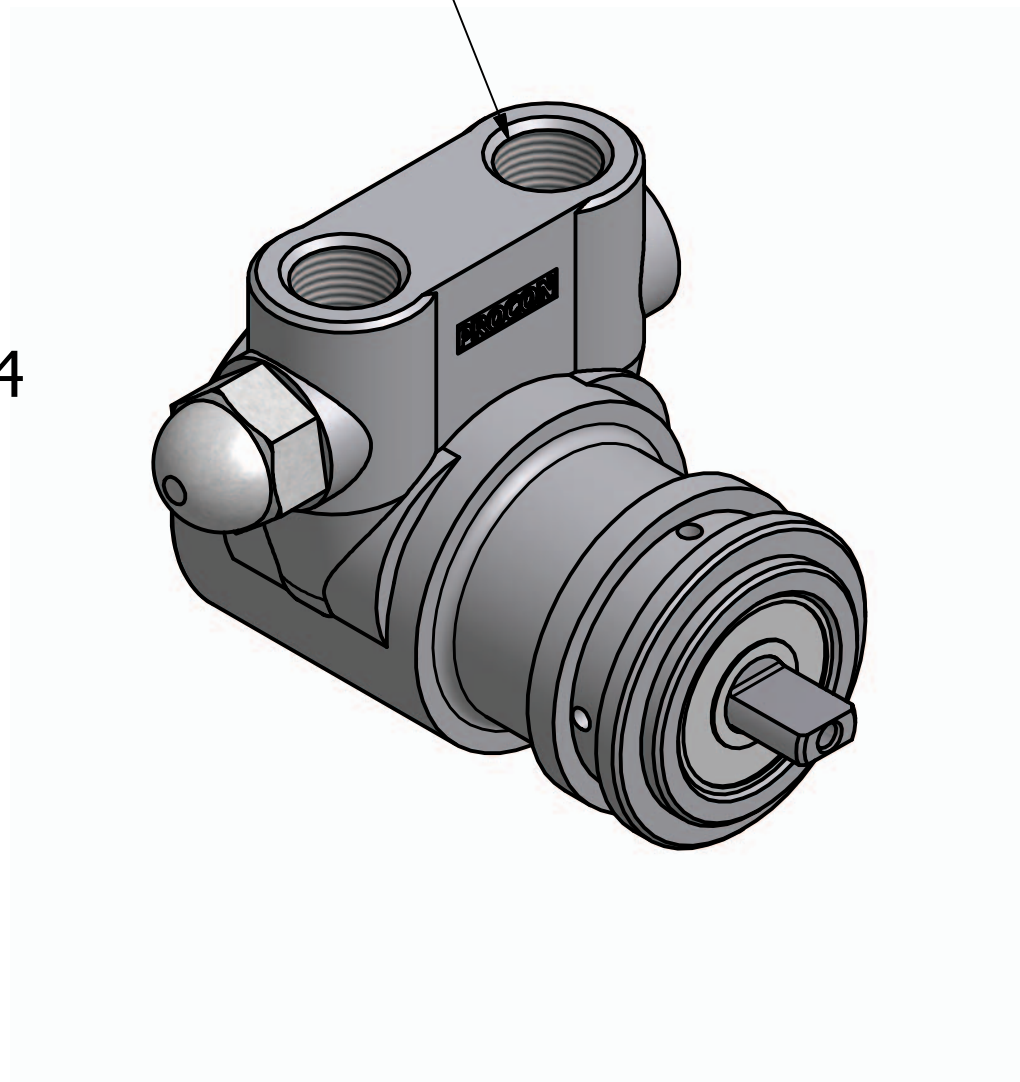

Series 3 - Rotary Vane Pump Clamp-On Style

3/8-18 NPT or
3/8-19 BSPP (G3/8)
Inlet/Outlet Ports

"A" Mounting

**"B" Mounting with
1143 Bronze Coupling**

869 Seven Oaks Blvd.
Suite 120
Smyrna, TN 37167
615-355-8000
mail@proconpump.com

PROCON[®]
Products

Series 3 - Rotary Vane Pump Clamp-On Style

"E" Mounting

869 Seven Oaks Blvd.
Suite 120
Smyrna, TN 37167
615-355-8000
mail@proconpump.com

PROCON[®]
Products