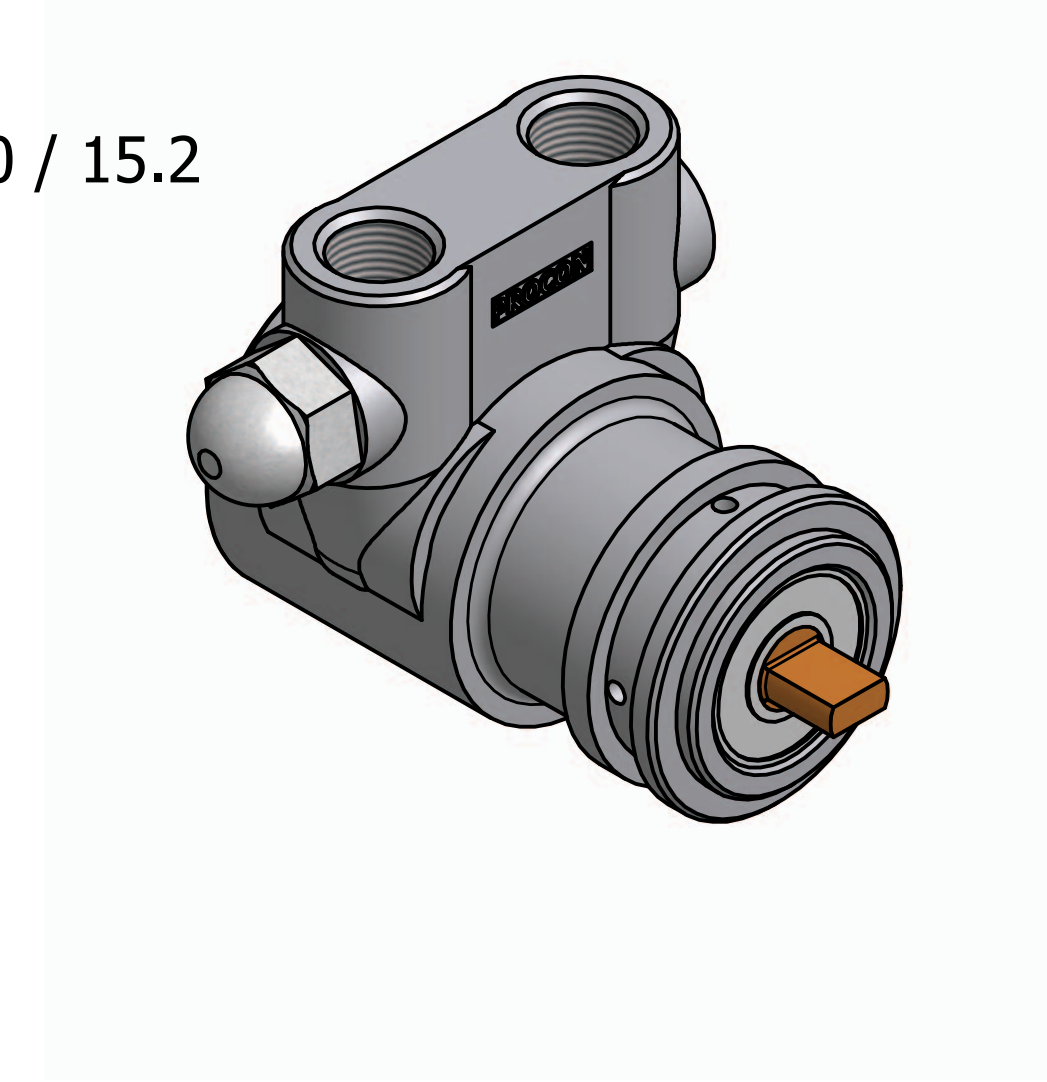

Series 3 - Rotary Vane Pump Clamp-On Style

3/8-18 NPT or
3/8-19 BSPP (G3/8)
Inlet/Outlet Ports

"A" Mounting

**"B" Mounting with
1143 Bronze Coupling**

869 Seven Oaks Blvd.
Suite 120
Smyrna, TN 37167
615-355-8000
mail@proconpump.com

PROCON[®]
Products

Series 3 - Rotary Vane Pump Clamp-On Style

"E" Mounting

869 Seven Oaks Blvd.
Suite 120
Smyrna, TN 37167
615-355-8000
mail@proconpump.com

PROCON[®]
Products