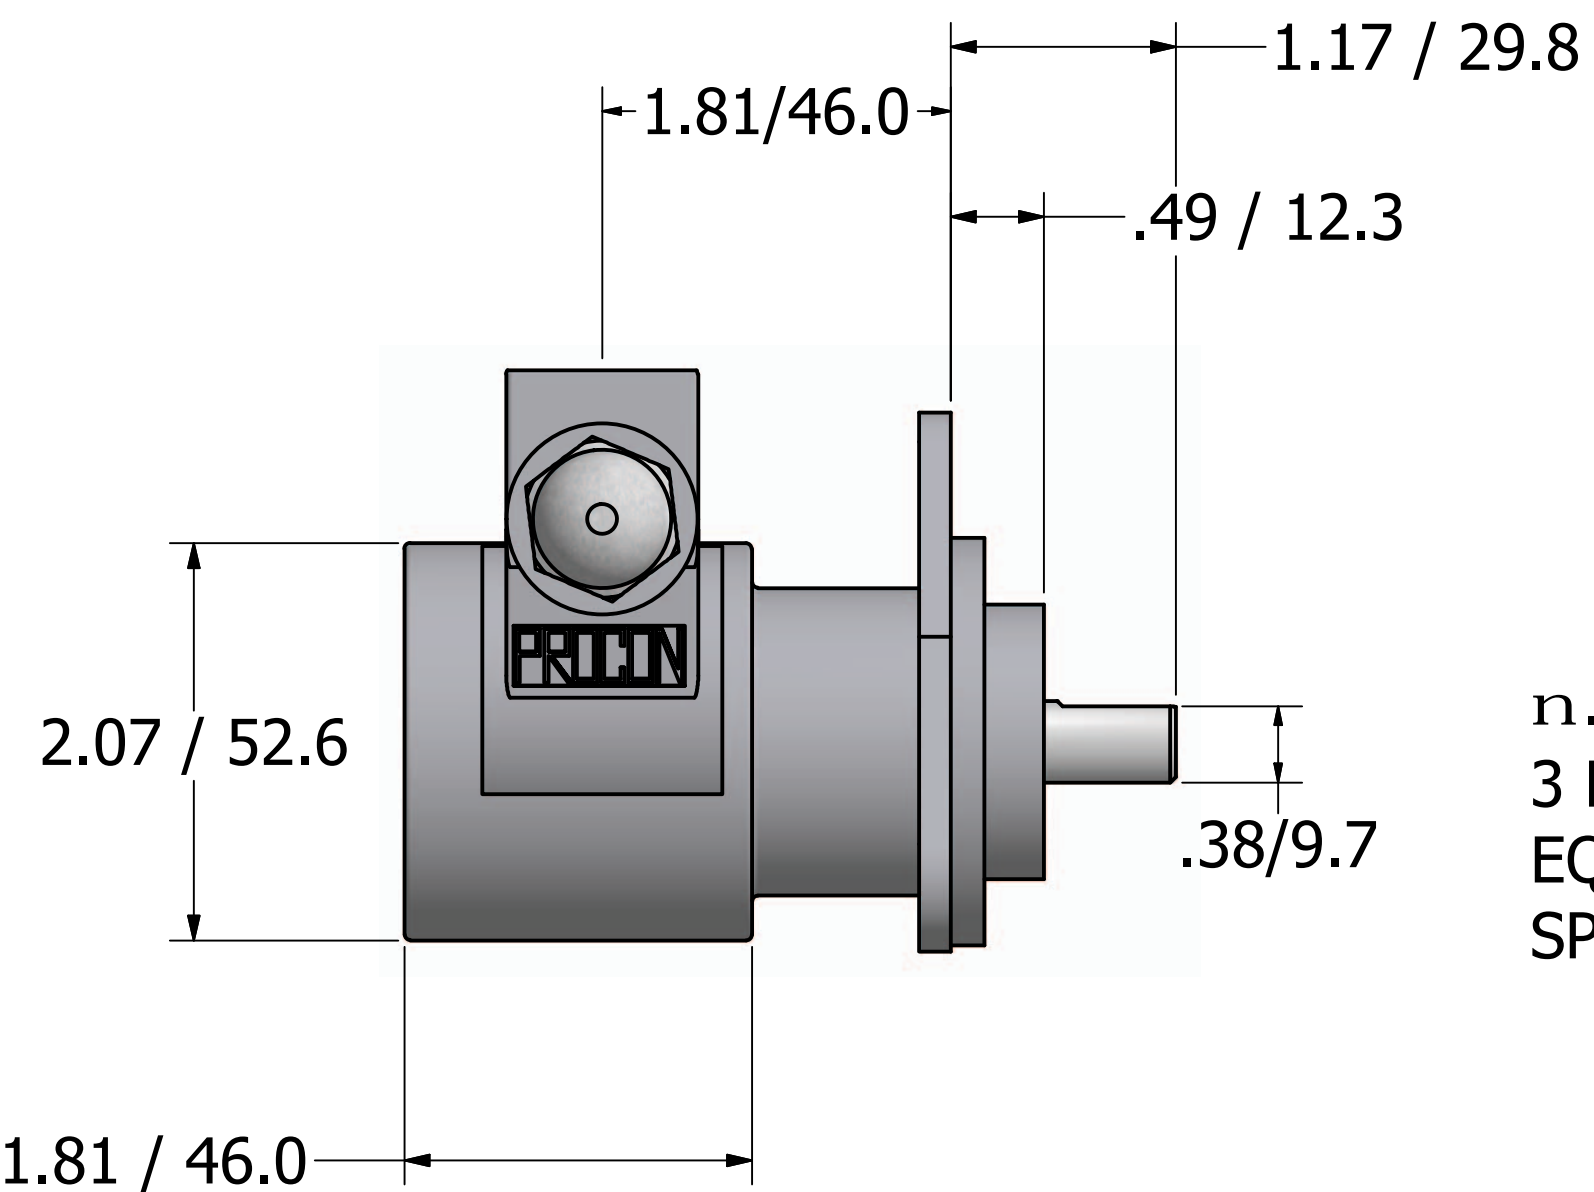

Series 3 - Rotary Vane Pump Clamp-On Style

3/8-18 NPT or
3/8-19 BSPP (G3/8)
Inlet/Outlet Ports

"A" Mounting

**"B" Mounting with
1143 Bronze Coupling**

869 Seven Oaks Blvd.
Suite 120
Smyrna, TN 37167
615-355-8000
mail@proconpump.com

PROCON[®]
Products

Series 3 - Rotary Vane Pump Clamp-On Style

"E" Mounting

869 Seven Oaks Blvd.
Suite 120
Smyrna, TN 37167
615-355-8000
mail@proconpump.com

PROCON[®]
Products