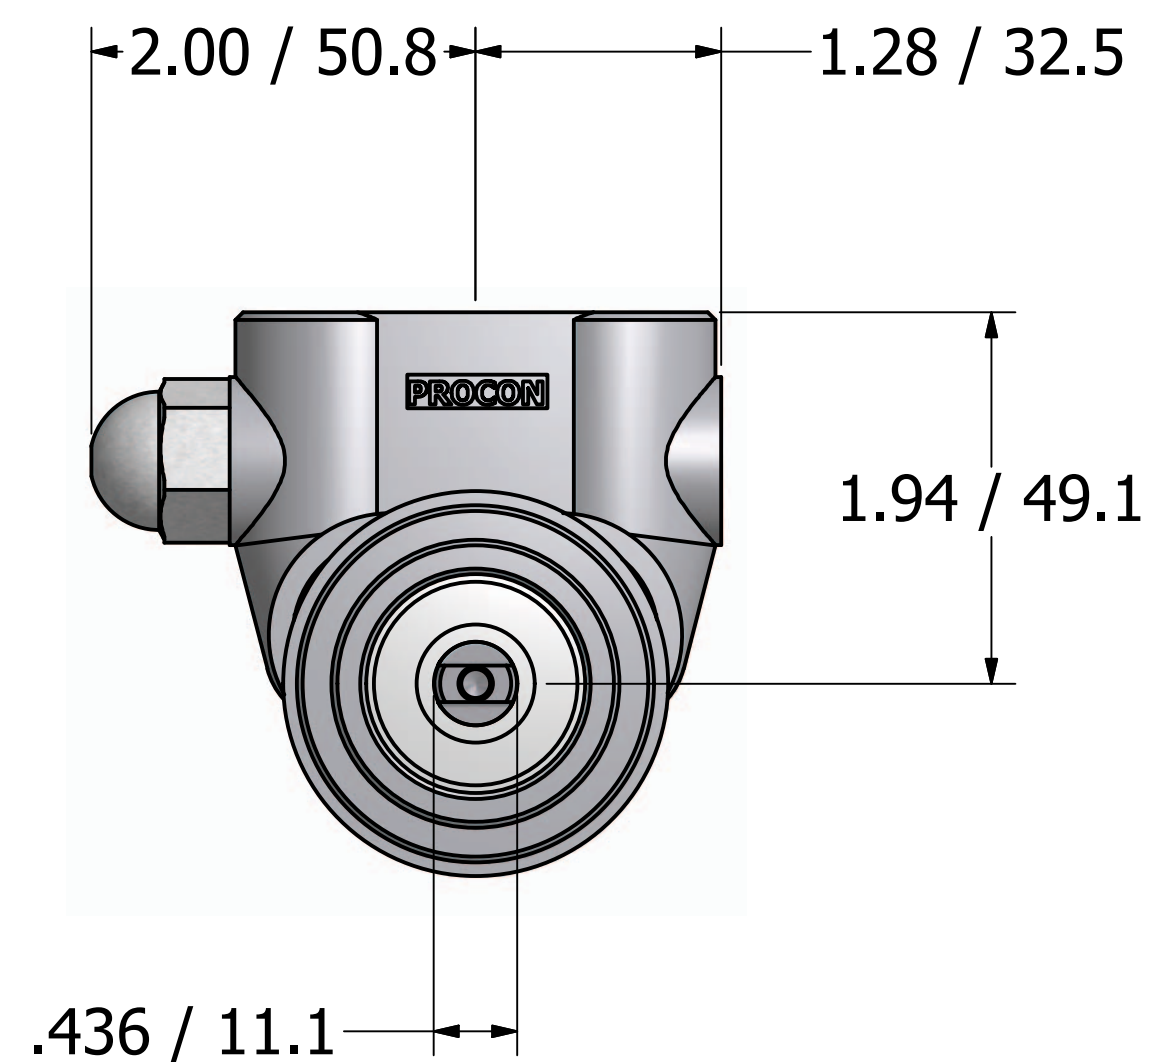

Series 3 - Rotary Vane Pump Clamp-On Style

3/8-18 NPT or
3/8-19 BSPP (G3/8)
Inlet/Outlet Ports

"A" Mounting

**"B" Mounting with
1143 Bronze Coupling**

869 Seven Oaks Blvd.
Suite 120
Smyrna, TN 37167
615-355-8000
mail@proconpump.com

PROCON[®]
Products

Series 3 - Rotary Vane Pump Clamp-On Style

"E" Mounting

869 Seven Oaks Blvd.
Suite 120
Smyrna, TN 37167
615-355-8000
mail@proconpump.com

PROCON[®]
Products