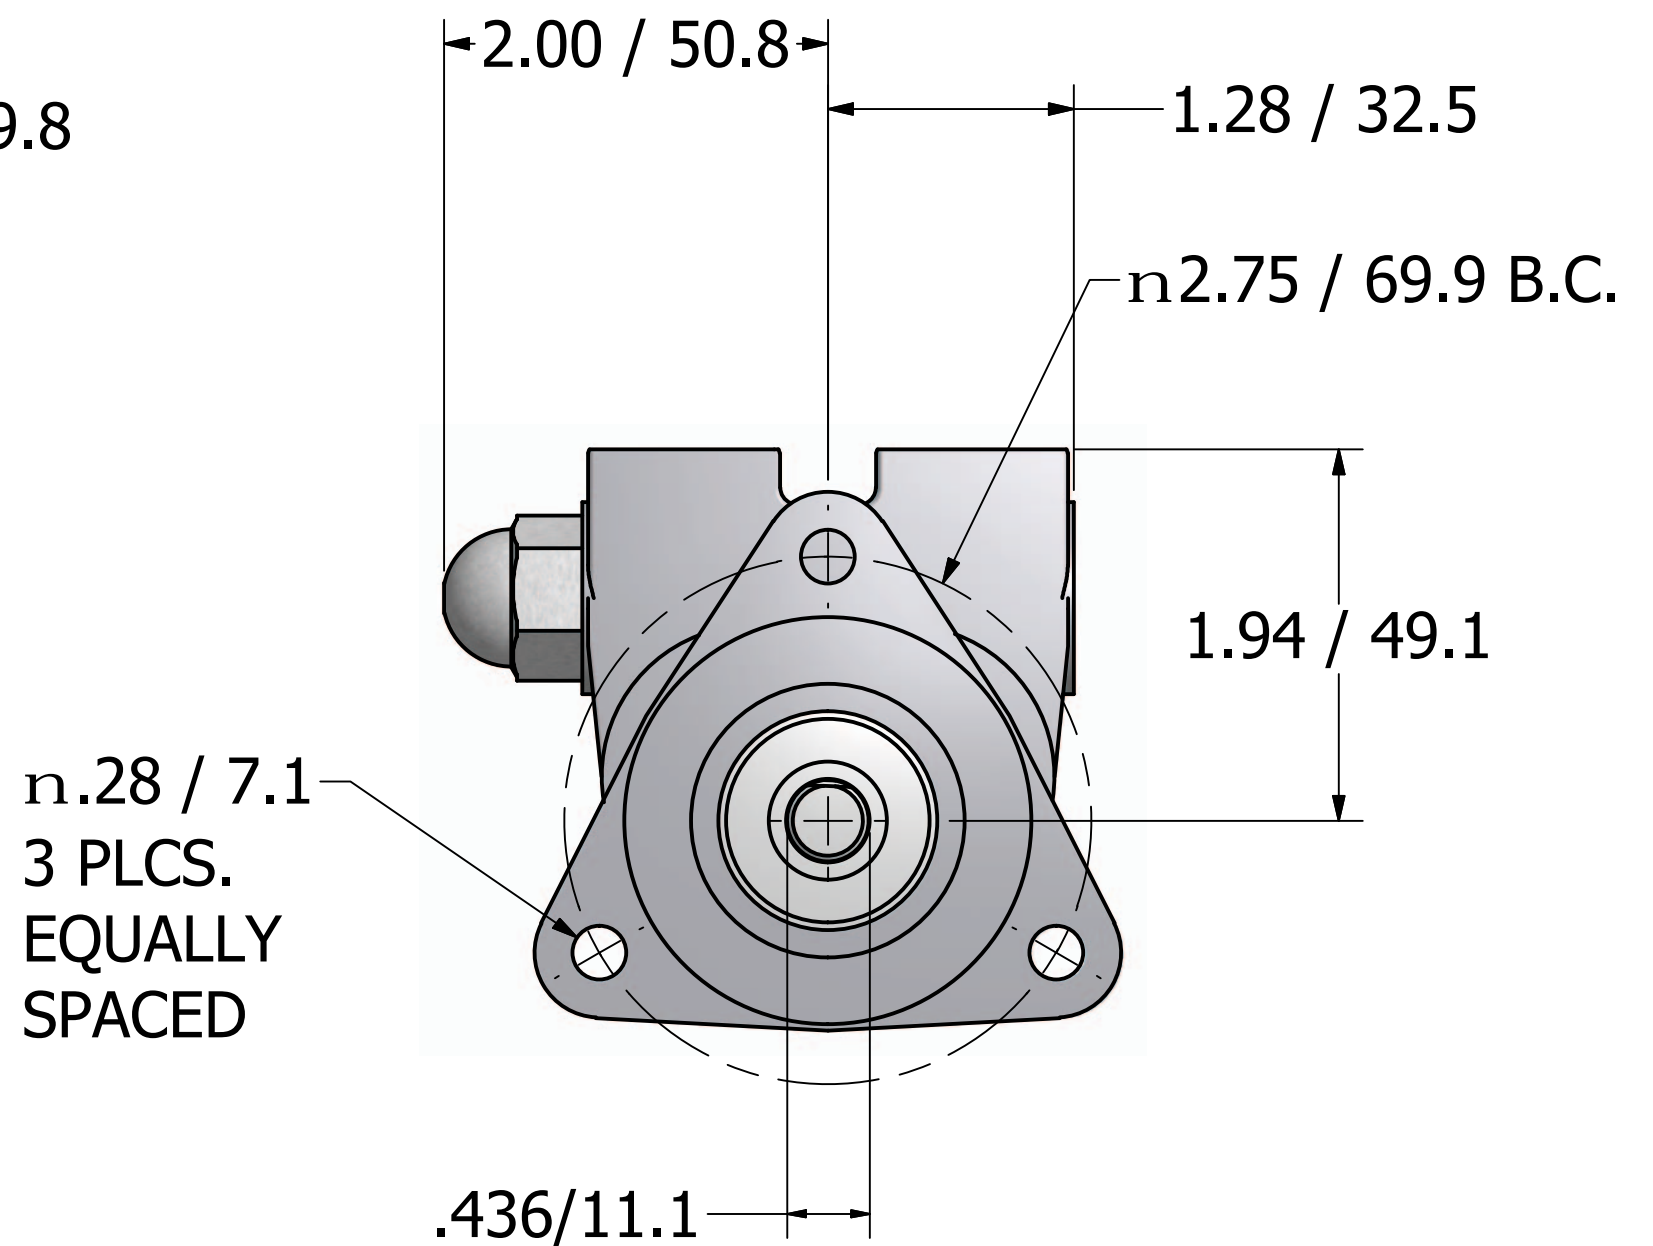

Series 3 - Rotary Vane Pump Clamp-On Style

3/8-18 NPT or
3/8-19 BSPP (G3/8)
Inlet/Outlet Ports

"A" Mounting

**"B" Mounting with
1143 Bronze Coupling**

869 Seven Oaks Blvd.
Suite 120
Smyrna, TN 37167
615-355-8000
mail@proconpump.com

PROCON[®]
Products

Series 3 - Rotary Vane Pump Clamp-On Style

"E" Mounting

869 Seven Oaks Blvd.
Suite 120
Smyrna, TN 37167
615-355-8000
mail@proconpump.com

PROCON[®]
Products