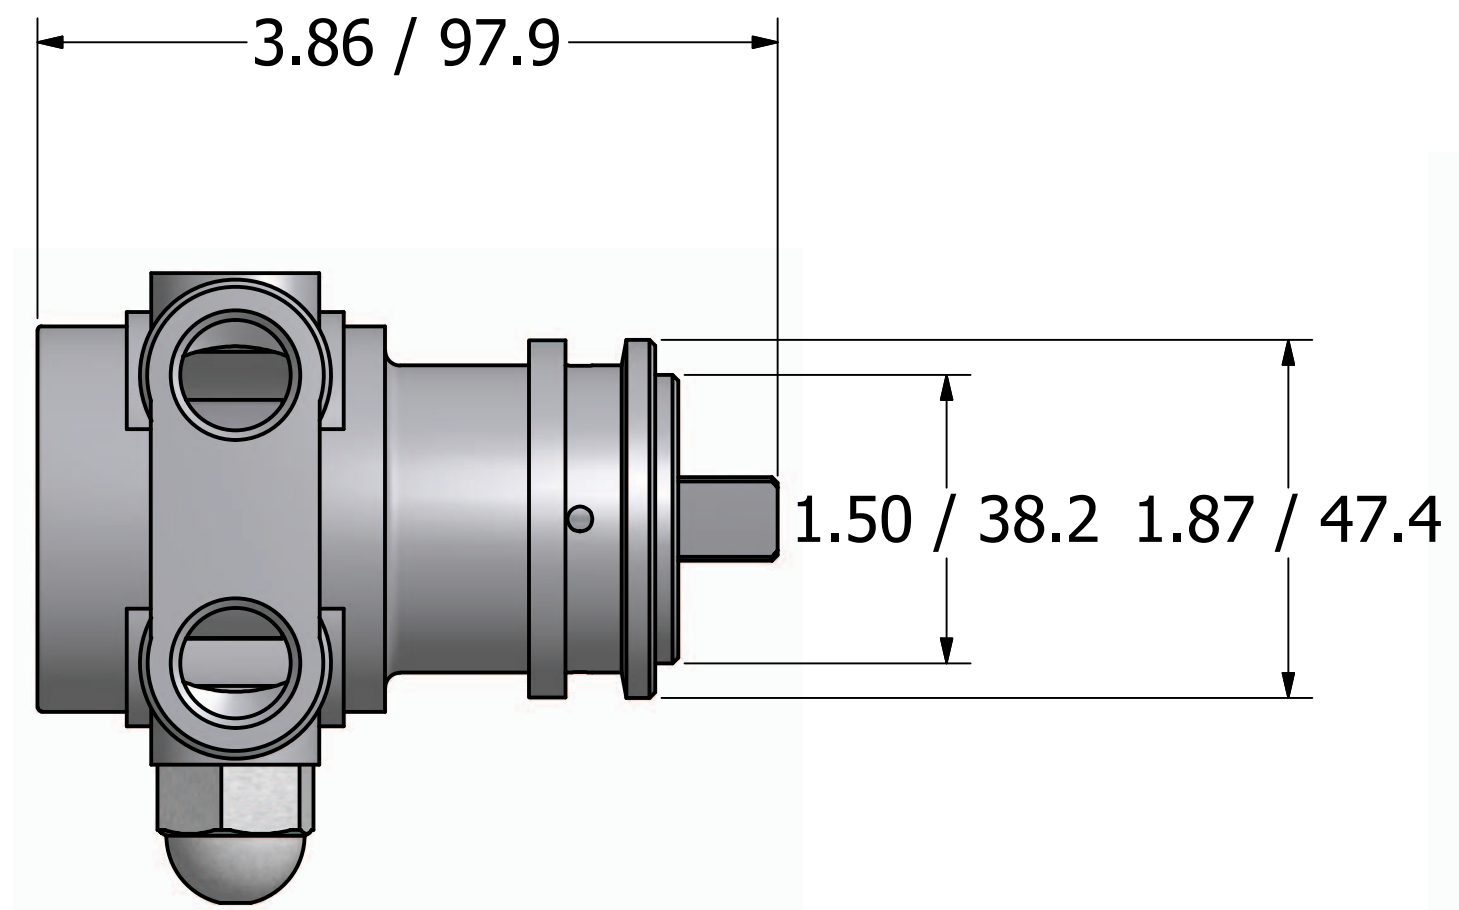

Series 3 - Rotary Vane Pump Clamp-On Style

3/8-18 NPT or
3/8-19 BSPP (G3/8)
Inlet/Outlet Ports

"A" Mounting

**"B" Mounting with
1143 Bronze Coupling**

869 Seven Oaks Blvd.
Suite 120
Smyrna, TN 37167
615-355-8000
mail@proconpump.com

PROCON[®]
Products

Series 3 - Rotary Vane Pump Clamp-On Style

"E" Mounting

869 Seven Oaks Blvd.
Suite 120
Smyrna, TN 37167
615-355-8000
mail@proconpump.com

PROCON[®]
Products