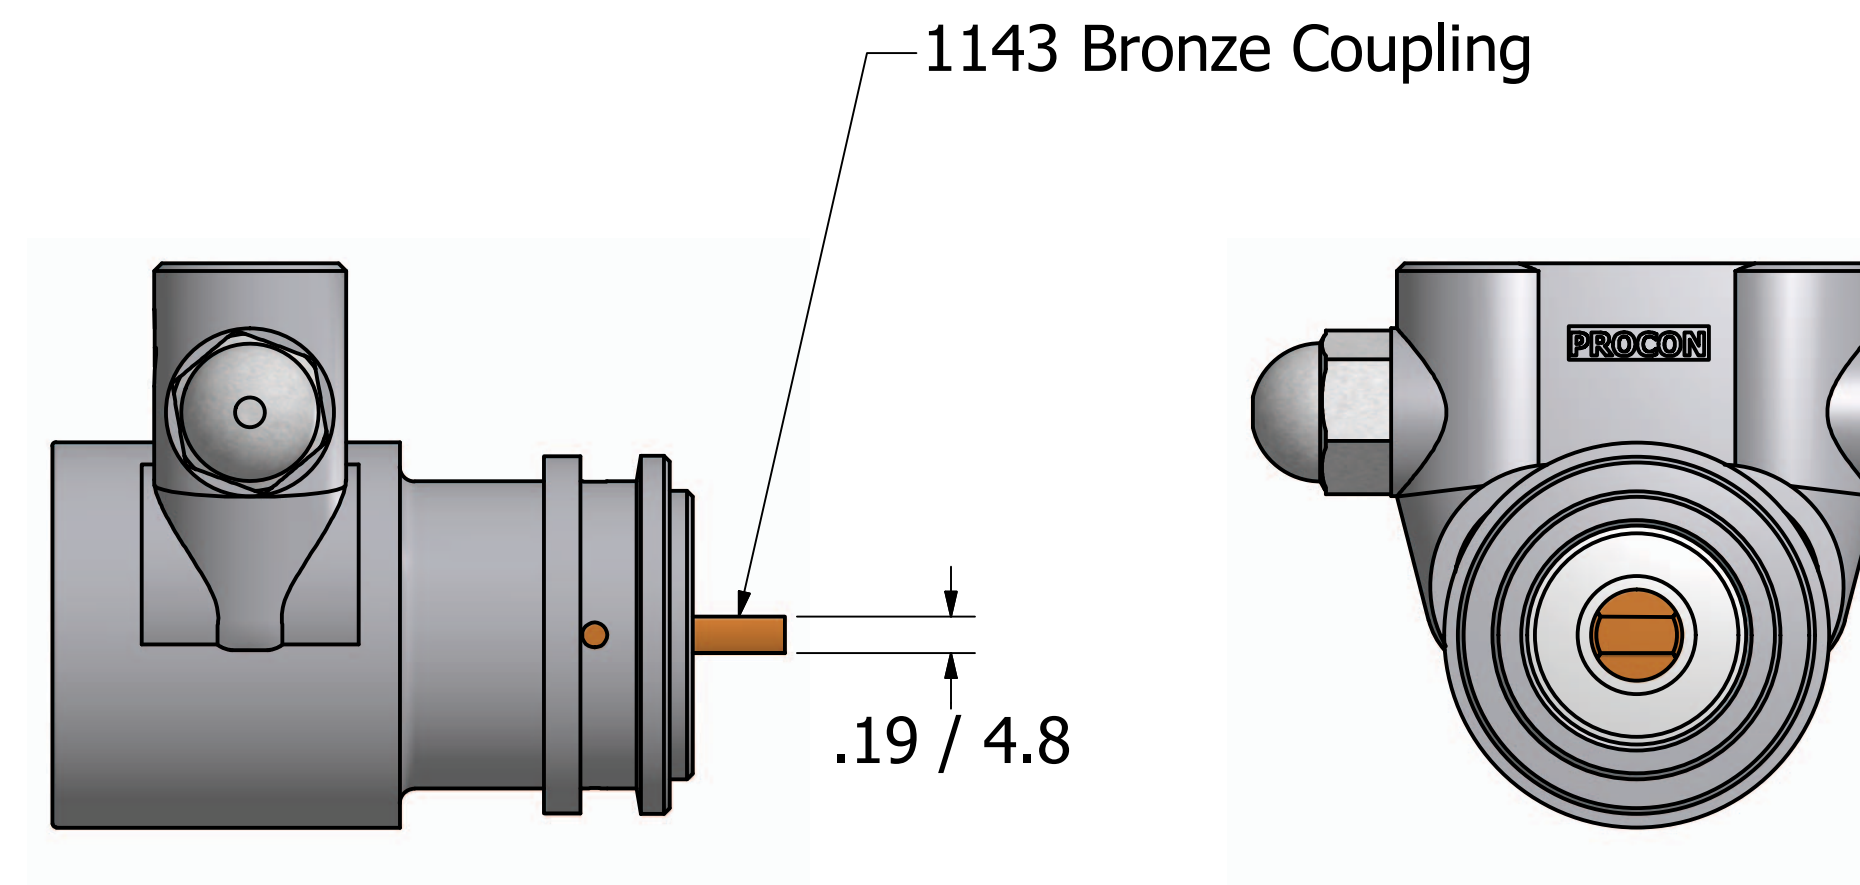

Series 3 - Rotary Vane Pump Clamp-On Style

3/8-18 NPT or
3/8-19 BSPP (G3/8)
Inlet/Outlet Ports

"A" Mounting

**"B" Mounting with
1143 Bronze Coupling**

869 Seven Oaks Blvd.
Suite 120
Smyrna, TN 37167
615-355-8000
mail@proconpump.com

PROCON[®]
Products

Series 3 - Rotary Vane Pump Clamp-On Style

"E" Mounting

869 Seven Oaks Blvd.
Suite 120
Smyrna, TN 37167
615-355-8000
mail@proconpump.com

PROCON[®]
Products