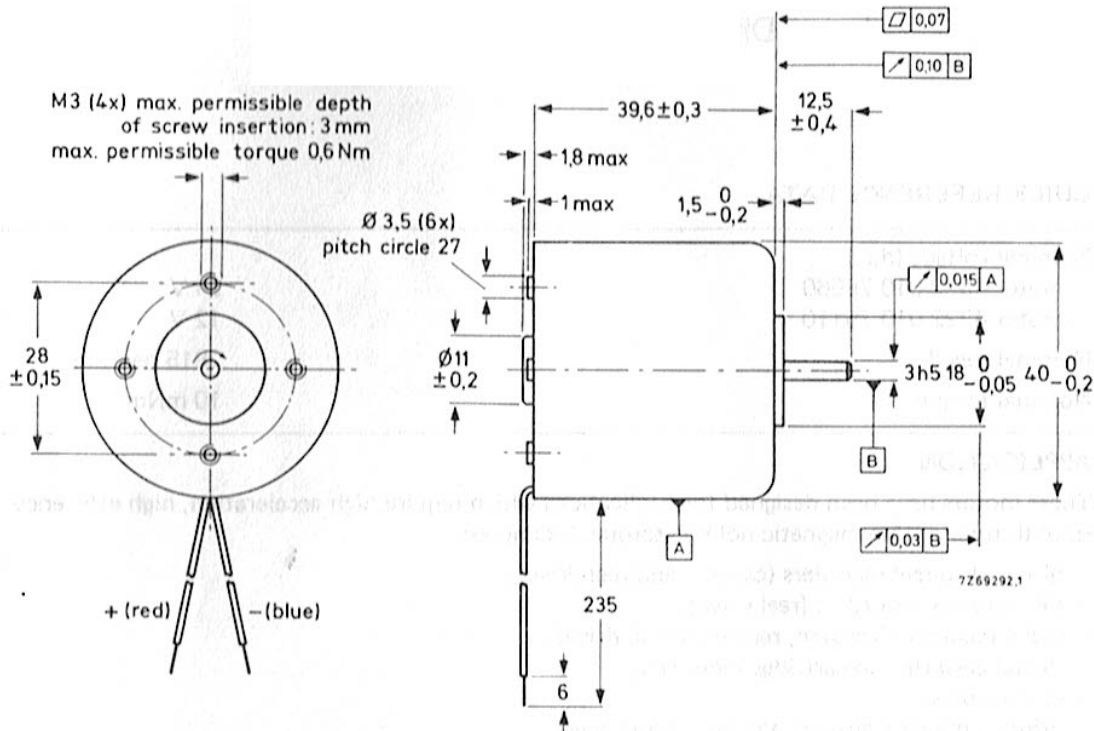

## Typical Performance Curves

9904 120 16803

DC MOTOR TYPE 9904 120 16111/16206 - Typical curves for 12/24 V.

Product designed and manufactured in the EEC, to ISO 9001 standards

123 file DC16111 11 Oct 96