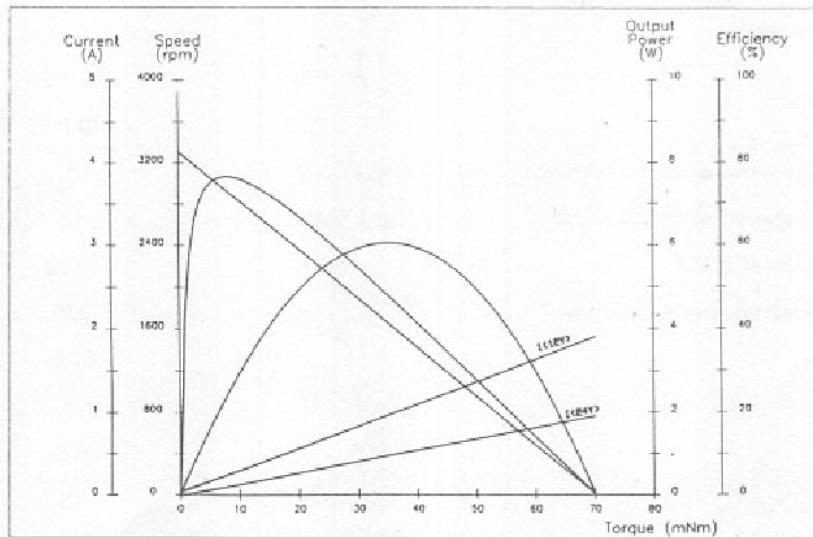

## Typical Performance Curves

9904 120 16803

DC MOTOR TYPE 9904 120 16111/16206 - Typical curves for 12/24 V.

Product designed and manufactured in the EEC, to ISO 9001 standards

123 file DC16111 11 Oct 96