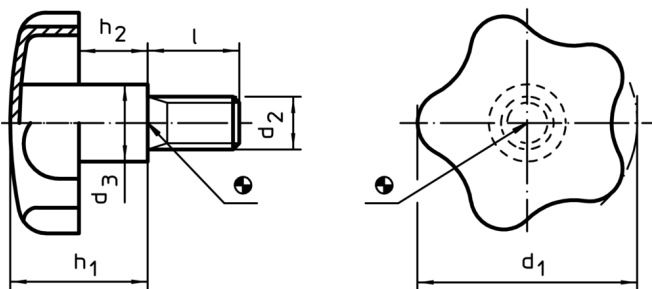

Grub Screws with Star Grip • stainless steel

24690.0140

Product Description

Material

Handle

- Stainless steel 1.4301, dull blasted

Screw

- Stainless steel 1.4301

More information

Notes

Grip: Sheet-iron drawn. **Hub:** Butt-welded

Drawing

Order information

Dimensions						[g]	Art. No.
d ₁	d ₂	l	d ₃	h ₁ ~	h ₂ ~		
40	M8	20	14	24	12	50	24690.0140

Application example

Compliance