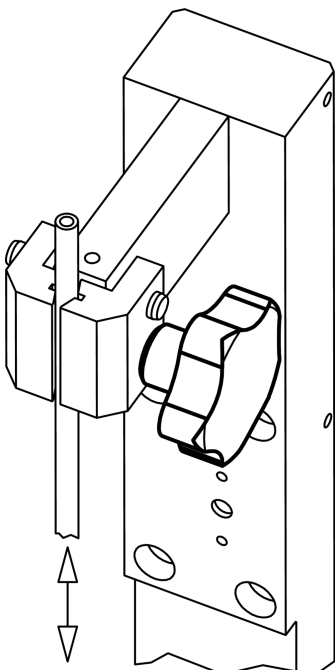

Grub Screws with Star Grip • stainless steel

24690.0140

Product Description

Material

Handle

- Stainless steel 1.4301, dull blasted

Screw

- Stainless steel 1.4301

More information

Notes

Grip: Sheet-iron drawn. **Hub:** Butt-welded

Drawing

Order information

Dimensions						[g]	Art. No.
d ₁	d ₂	l	d ₃	h ₁ ~	h ₂ ~		
40	M8	20	14	24	12	50	24690.0140

Application example

Compliance