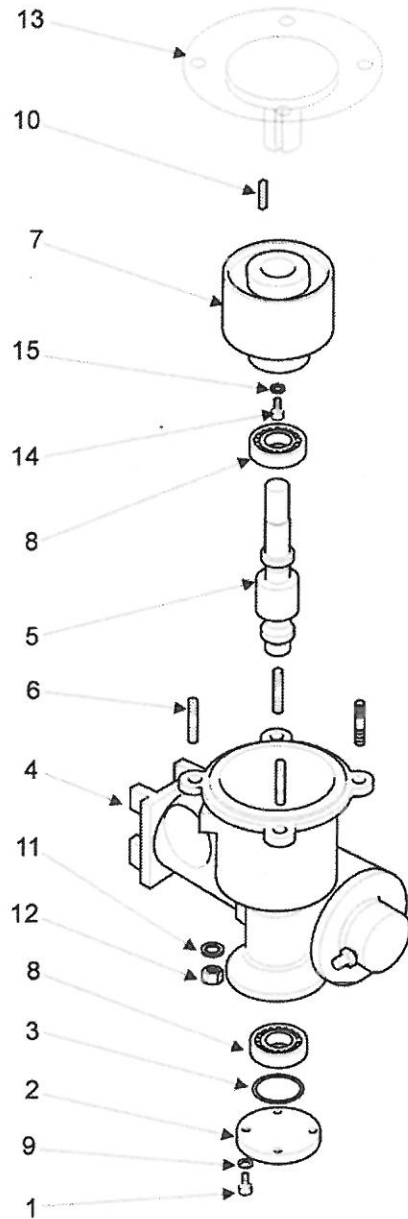

[12] PARTS LIST FOR ARBOR/SPINDLE DRIVE

Item	Description	Part No	Quantity
1	M4 SHCS	RD4414	4
2	SHAFT COVER	RD3746	1
3	O'RING	RD4737	1
4	MAIN HOUSING	RD3747	1
5	GEAR SET	RD4742	1
6	M6 STUD	RD4340	4
7	CLUTCH ASSEMBLY	RD4779	1
8	BEARING	RD4082	2
9	M4 SHAKEPROOF WASHER	RD4069	4
10	KEY	RD3771	1
11	M6 WASHER	RD4207	4
12	M6 NYLOC NUT	RD4223	4
13	HONDA PETROL MOTOR	RD4778	1
14	M6 SHCS	RD4156	1
15	M6 WASHER	RD4095	1

[12]EXPLODED VIEW OF ARBOR/SPINDLE DRIVE

[13] PARTS LIST FOR ARBOR/SPINDLE FEED

Item	Description	Part No	Quantity
1	M4 CSINK SET SCREW	RD4721	3
X 2	O' RING	RD4726	2
3	CAPSTAN SPINDLE HOUSING	RD3712	1
4	FLANGED OILITE BUSH	RD4724	2
5	MAIN HOUSING	RD3747	1
6	FEED GEAR	RD3705	1
7	FEED GEAR KEY	RD4708	1
8	CAPSTAN SPINDLE	RD3758	1
X 9	CIRCLIP	RD4730	2
10	CAPSTAN HUB	RD3725	1
11	M8 SOCKET SCREW	RD4066	2
12	CAPSTAN ARM	RD3759	1
13	HAND GRIP	RD4752	1
X 14	O' RING	RD4727	2
16	CAPSTAN SPINDLE HOUSING	RD3757	1
17	THROTTLE LINK	RD3755	1
18	THROTTLE LINK PIVOT	RD3756	1
19	THROTTLE CAM	RD3754	1
21	SHCS M5	RD4325	1
22	3 DIA ROLL PIN	RD4744	1