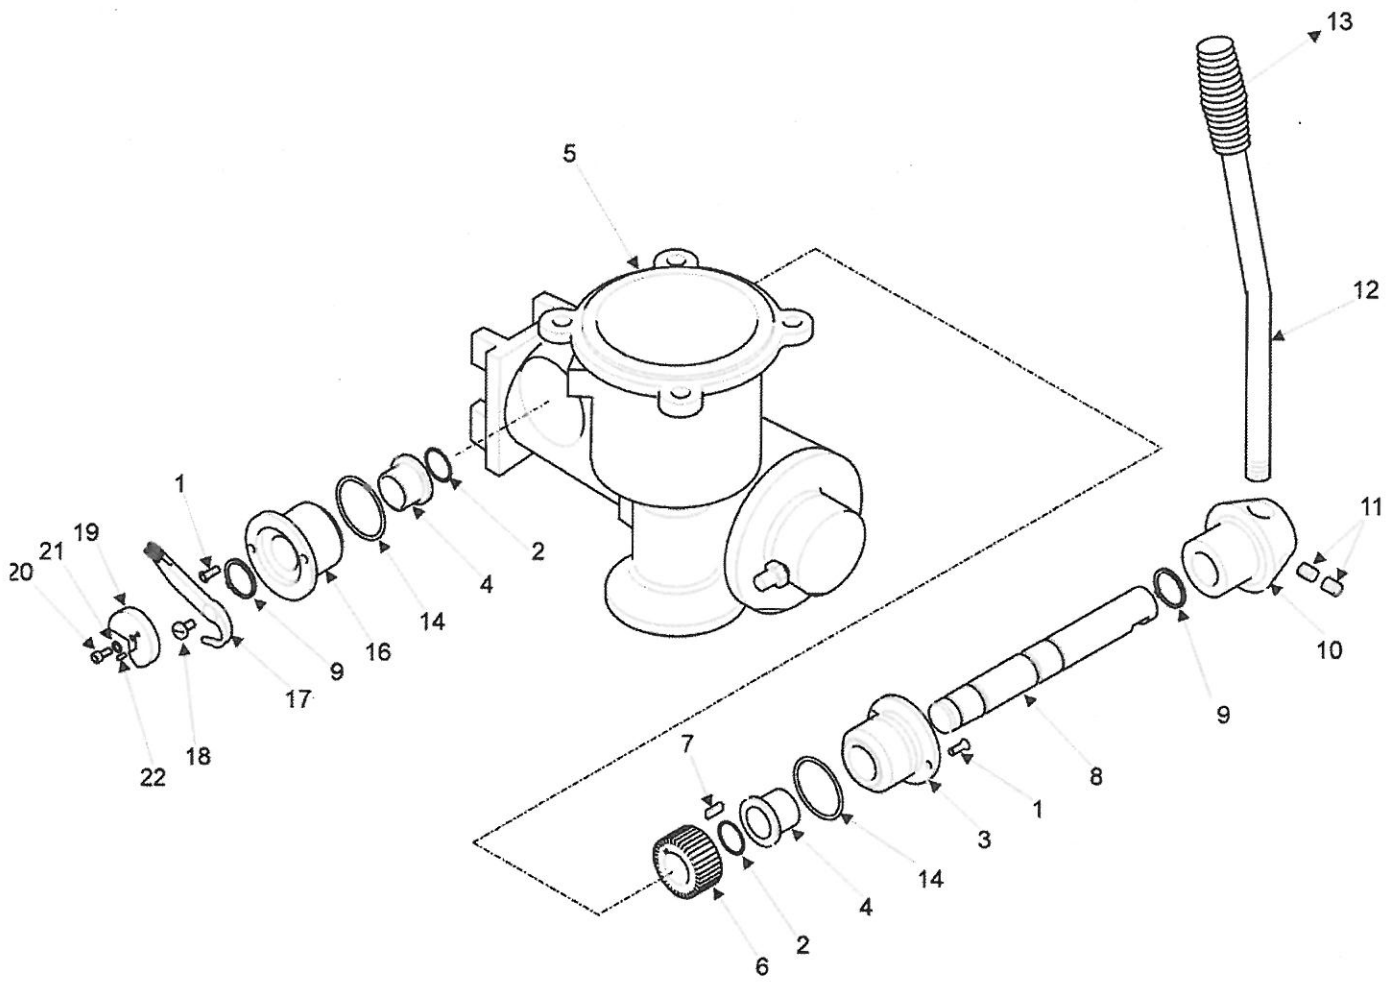

[13] PARTS LIST FOR ARBOR/SPINDLE FEED

Item	Description	Part No	Quantity
1	M4 CSINK SET SCREW	RD4721	3
X 2	O' RING	RD4726	2
3	CAPSTAN SPINDLE HOUSING	RD3712	1
4	FLANGED OILITE BUSH	RD4724	2
5	MAIN HOUSING	RD3747	1
6	FEED GEAR	RD3705	1
7	FEED GEAR KEY	RD4708	1
8	CAPSTAN SPINDLE	RD3758	1
X 9	CIRCLIP	RD4730	2
10	CAPSTAN HUB	RD3725	1
11	M8 SOCKET SCREW	RD4066	2
12	CAPSTAN ARM	RD3759	1
13	HAND GRIP	RD4752	1
X 14	O' RING	RD4727	2
16	CAPSTAN SPINDLE HOUSING	RD3757	1
17	THROTTLE LINK	RD3755	1
18	THROTTLE LINK PIVOT	RD3756	1
19	THROTTLE CAM	RD3754	1
21	SHCS M5	RD4325	1
22	3 DIA ROLL PIN	RD4744	1

[13] EXPLODED VIEW OF ARBOR SPINDLE FEED