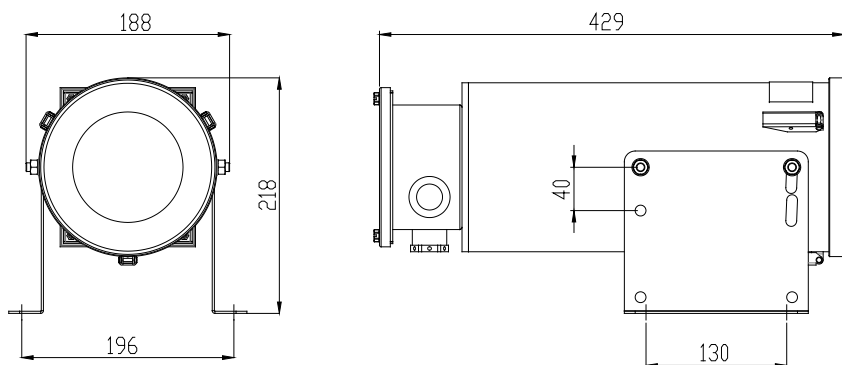

TEF 9964 HELIDECK FLOODLIGHT XENON

DESCRIPTION

	Part No.
Helideck floodlight xenon - industry - non Ex - 254V AC	9964 100
Helideck floodlight xenon - industry - non Ex - 110V AC	9964 110
Helideck floodlight xenon - industry - non Ex -24V DC	9964 124
Helideck floodlight xenon - industry - non Ex -230V AC	9964 230

SPARE PARTS

	Part No.
Xenon Lamp, D2S. 35W, For TEF 9964	9400074
Front Glass	3241
High Voltage Igniter Unit Xenon	9400103
Locknut for Xenon D2S	9400108
Transformer W/ Mounting Bracket for 9964, 230/254 VAC	4386
Transformer W/ Mounting Bracket for 9964, 110 VAC	4387
Rectifier For 9964 Xenon Helideck Light	3069
Cable Gland Exe E204/622 M25/D kit 11,0-20,1 mm/9mm Brass	6222502
Complete Insert for TEF 9964 230/254V	3173
Complete Insert for TEF 9964 110V	3249
Complete Insert for TEF 9964 24V	4210
Tool for Replacing Xenon Lamp in TEF 9964 Helideck Floodlight	4676
Tool for Helideck Lights	4627

DIMENSIONS

996A106032

R. Stahl Tranberg AS

E info@stahl-tranberg.com | stahl-tranberg.com

Main office: Strandsvingen 6 | N-4032 Stavanger | Norway | T +47 51 57 89 00 | F +47 51 57 89 50

Office Oslo: Luhrtoppen 2 | N-1470 Lørenskog | Norway | T +47 24 08 44 10