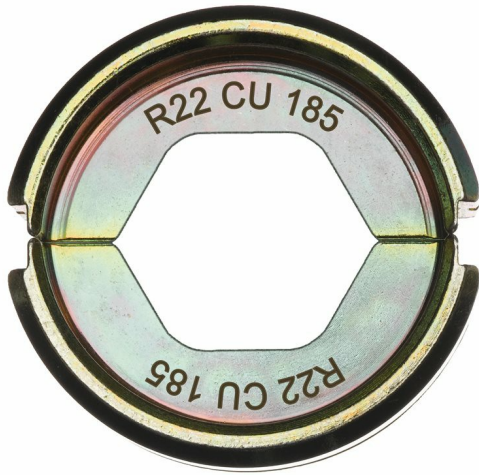

R22 Cu 185 - 1 pc | Crimping dies R

- Tubular cable lugs and connectors