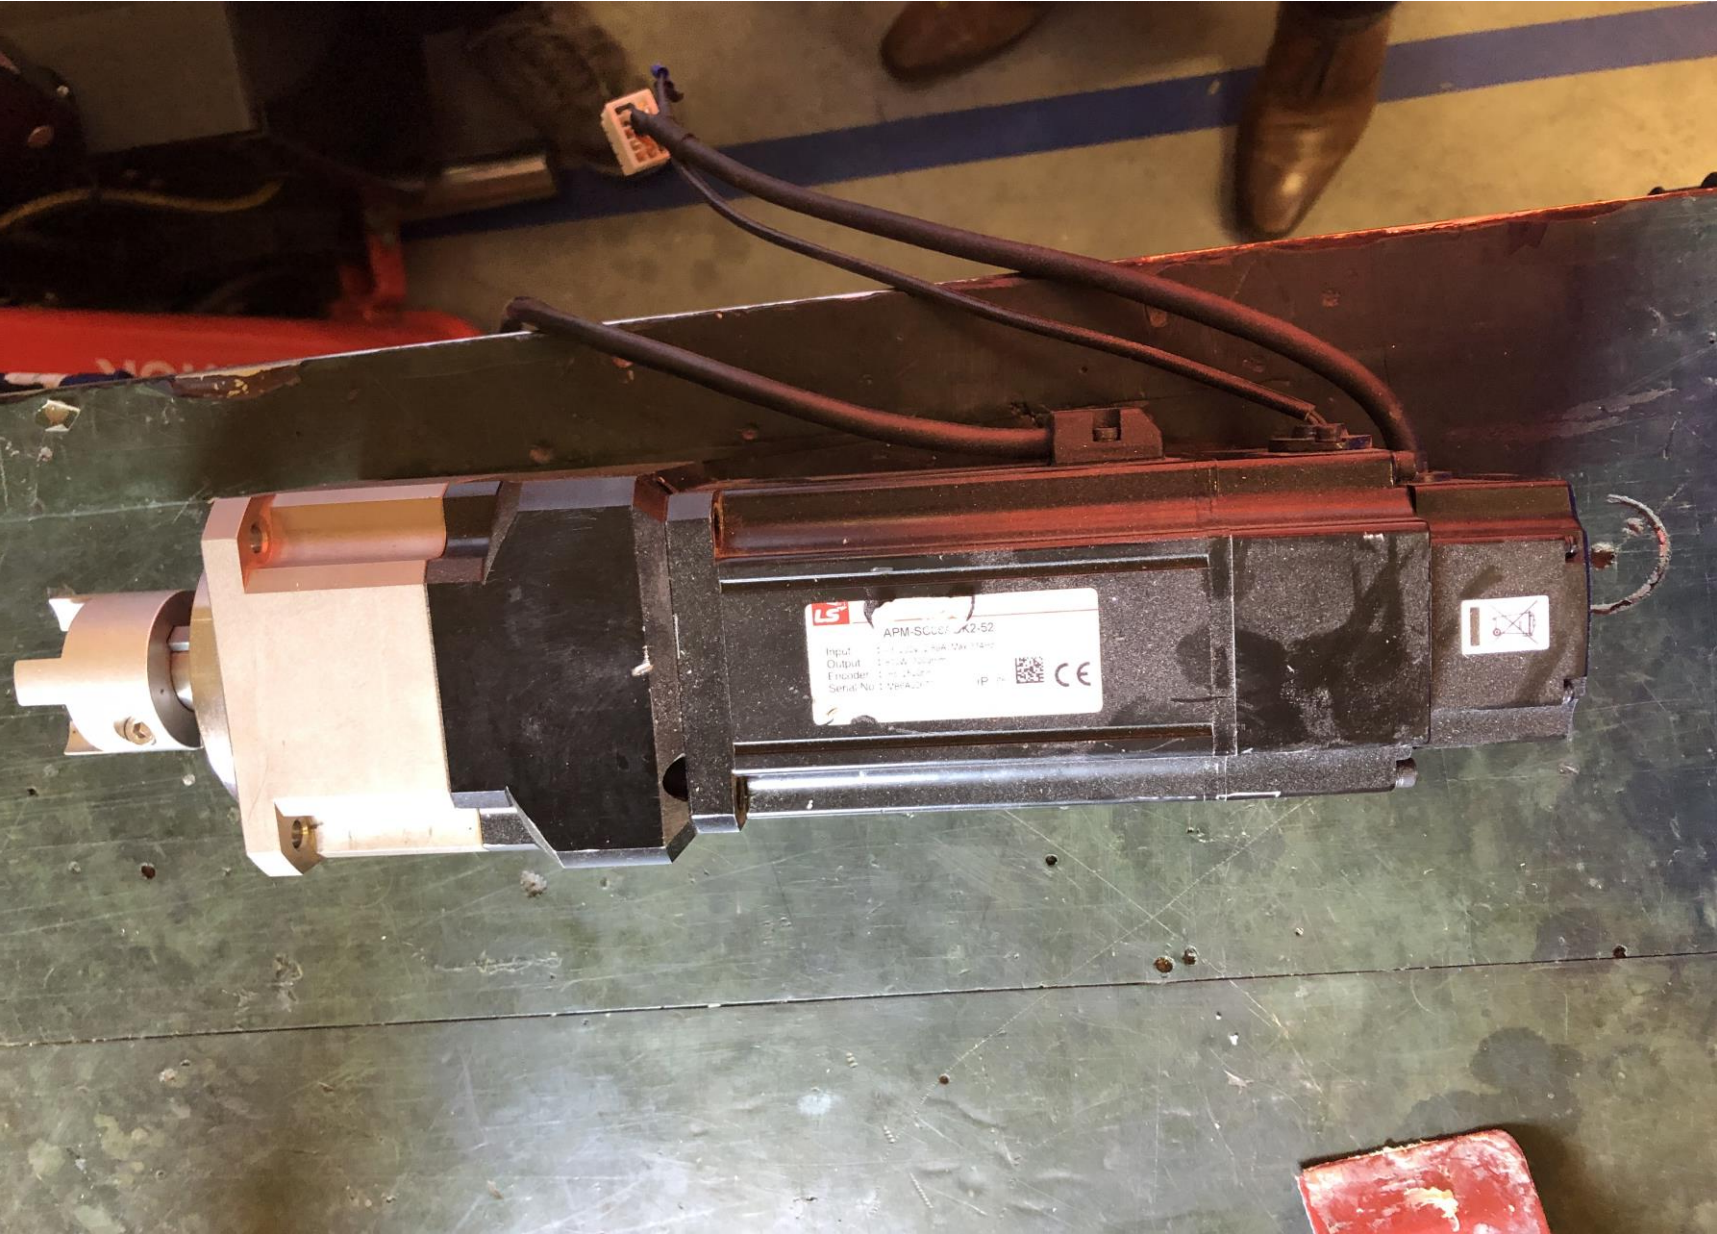

4IK25GN-SWM

**OM**  
ORIENTAL MOTOR

AC MAGNETIC BRAKE  
MOTOR

25W	200V	50HZ	0.23A	1300mm
25W	200V	60HZ	0.21A	1550mm
25W	220V	60HZ	0.21A	1600mm
25W	230V	60HZ	0.22A	1800mm

3Phase TP TP211 IP20 Ins. Class B5  
AC MAGNETIC BRAKE  
CURRENT 0.05A

ORIENTAL MOTOR CO., LTD.  
MADE IN JAPAN

VUB 1T10106

**AC SERVO DRIVE**

**MECAPION**  
New name of metronix in Korea

MODEL : APD-VP05N-5

INPUT : AC 200-230[V] 50/60[Hz]

OUTPUT : 4.3[A]

SERIAL : DA8K 0400

MADE IN S.KOREA

PASSED

AC SERVO DRIVE

APD-VP05EN-5

Input : AC 200-230[V] 50/60[HZ]

Output : 4.3 [A]

Serial No.: DB2B 01526

PASSED  
C.O.LEE