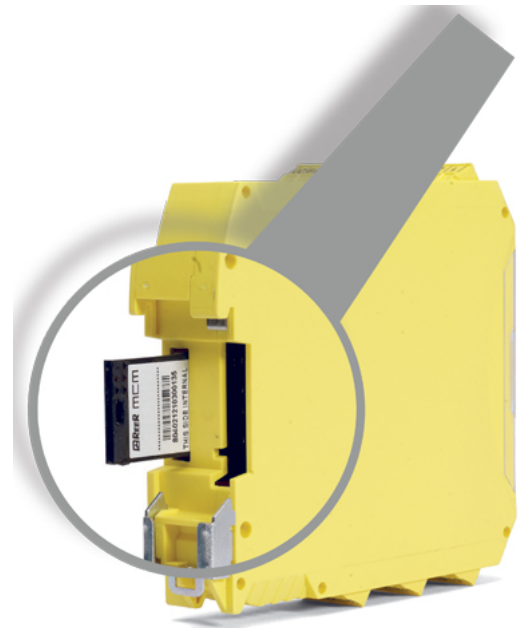

CONFIGURABLE SAFETY CONTROLLERS

MOSAIC MCM

Mosaic MCM is a proprietary removable memory card that can be used to save Mosaic configuration data for subsequent transfer to a new device without using a PC.

Certifications:

Safety Level:
SIL 3
SIL 3 – SILCL 3 PL e – Cat. 4

Technical data:

Family	MOSAIC
Code	1100060
Technical Features	memory card accessory