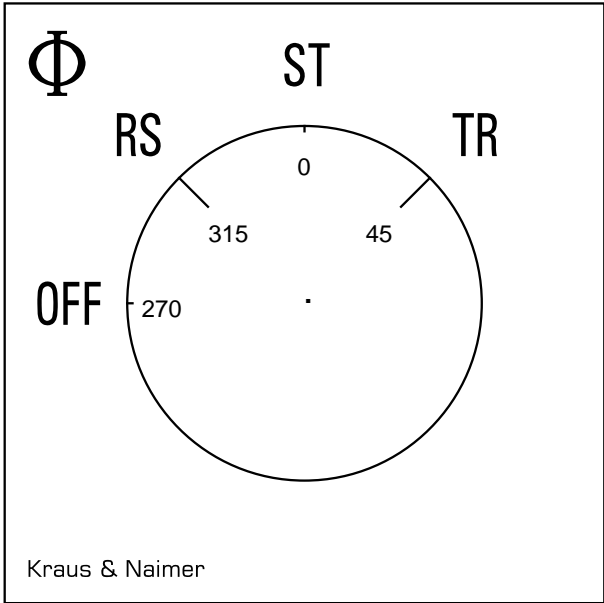

VOLTMETER

Reference	WINKLER
Date	2012-09-18 15:03 Version:1
Modify Date	

Cust. NO.	
Company	